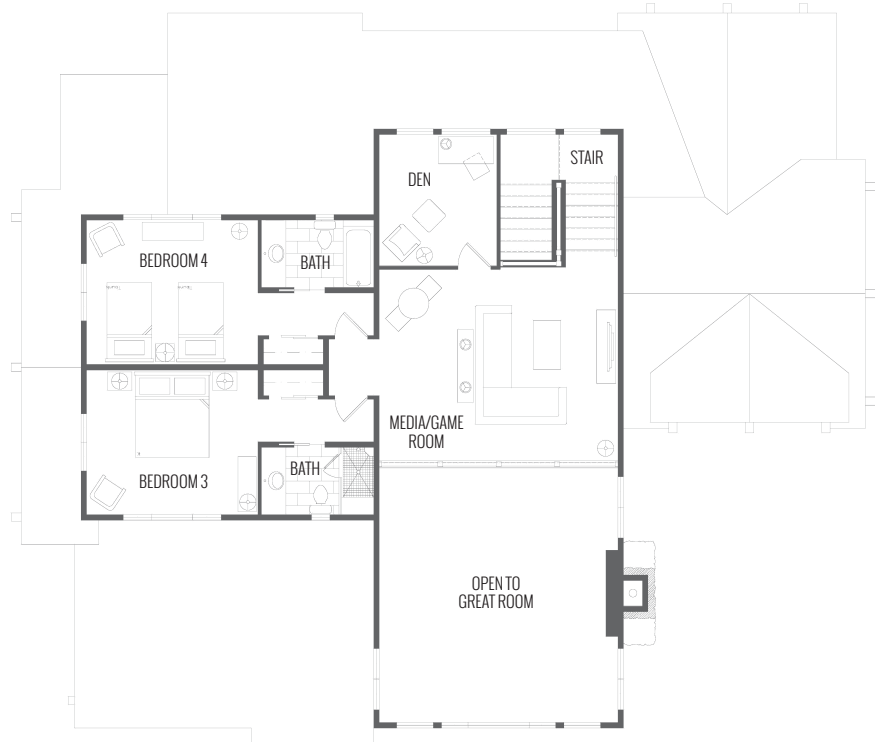

THE NEW
Signature Home Collection
AT OLD GREENWOOD

4
BEDROOM

4 1/2
BATH

3,271
SQUARE FEET

The celebrated Zehren Architecture cabin design blends classic alpine exteriors with contemporary mountain interior finishes. The four-bedroom floor plan is perfectly crafted for multi-generational and multi-family living. Outside, an expansive deck with space for hot tub and fire pit create the perfect space to entertain.

New Construction

• 2-story Vaulted Great Room

• Gracious Master Suite

• Spacious 2-car Garage

SignatureOldGreenwood.com

Offered exclusively by Carr Long Real Estate

BRE #01336974 / 01372393

The furniture layout displayed on this exhibit is for planning purposes only. The furniture shown is not included in the price of this residence. All dimensions and square footage are approximate. Prices, plans, materials and specifications are subject to change without notice. Differing methods of measuring square footage are used for different purposes and will therefore provide different results. GSF does not include terraces.